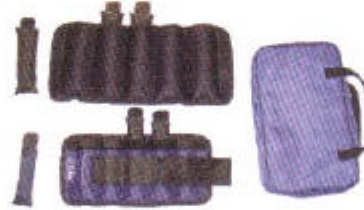

Wrist Weights

TJ03 1LB×2

1.5LB×2